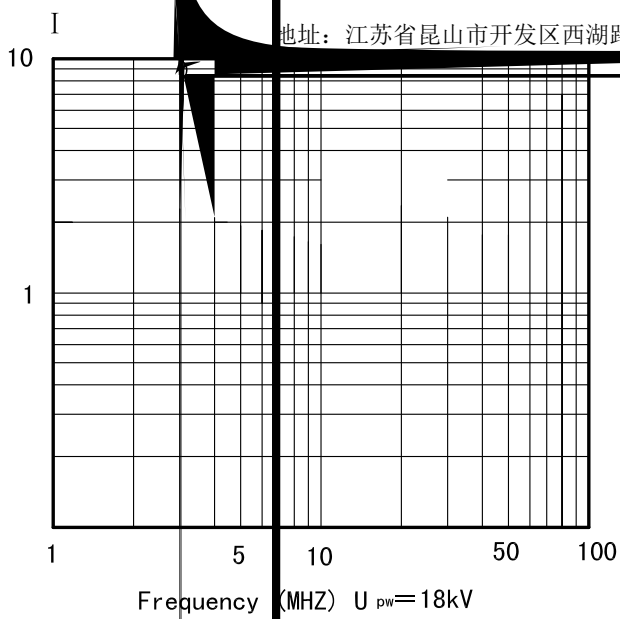

Data-Sheet-Fixed Vacuum Capacitor

CKT1/21/8

Specification
Capacity C
Voltage (Peak Test U_p / Peak Working U_{pw})
Capacity tolerance
Max. Current I
Conduction Cooling
Net Weight

地址：江苏省昆山市开发区西湖路28号

网址：